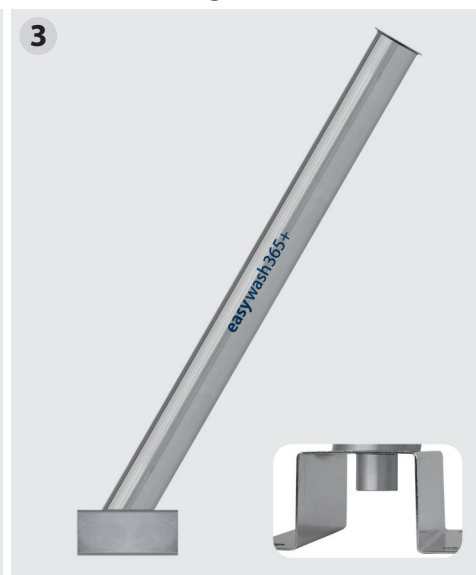

Edelstahl. Rohrlänge 590 mm. Rohrdurchmesser 60 mm

easywash365+ Lanzenköcher zur Bodenmontage

Edelstahl. Köcher mit Abflusstutzen Ø 28 mm. Rohrlänge 730 mm. Rohrdurchmesser 60 mm

R+M Nr.	Material
105 620	Edelstahl

R+M Nr.	Material
105 630	Edelstahl

R+M Nr.	Material
105 640	Edelstahl

easywash365+ lance holder - a convincing choice of quality!

- 1 The water reclamation is effected subterraneously. Integrated drain serves as lance-stop. Appropriate wall mounting bracket (105 625).
- 2 Versatile positioning at the wall - the diagonal mounting is recommended.
- 3 The water reclamation is effected above ground. The integrated drain serves as lance-stop.

easywash365+ lance holder with optional wall mounting bracket

Stainless steel. Lance holder with drain Ø 20 mm. Pipe length 730 mm. Pipe diameter 60 mm. Appropriate wall mounting bracket (105 625)

R+M Nr.	material
105 620	stainless steel

easywash365+ lance holder for wall mounting

Stainless steel. Pipe length 590 mm. Pipe diameter 60 mm

R+M Nr.	material
105 630	stainless steel

easywash365+ lance holder for floor mounting

Stainless steel. Lance holder with drain Ø 28 mm. Pipe length 730 mm. Pipe diameter 60 mm