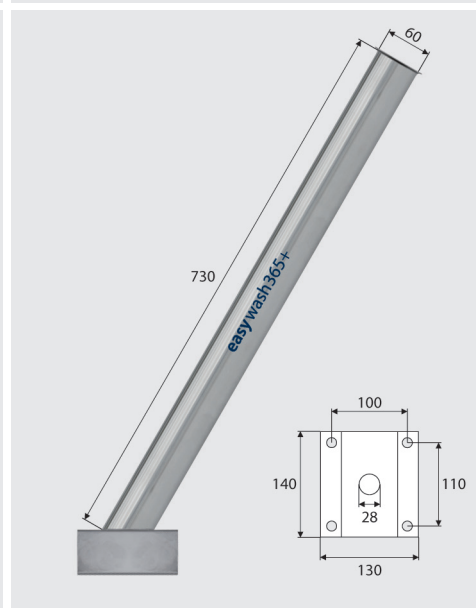

Edelstahl. Rohrlänge 590 mm. Rohrdurchmesser 60 mm

easywash365+ Lanzenköcher zur Bodenmontage

Edelstahl. Köcher mit Abflusstutzen Ø 28 mm. Rohrlänge 730 mm. Rohrdurchmesser 60 mm

R+M Nr.	Material
105 620	Edelstahl

R+M Nr.	Material
105 630	Edelstahl

R+M Nr.	Material
105 640	Edelstahl

easywash365+ lance holder - a convincing choice of quality!

- 1 The water reclamation is effected subterraneously. Integrated drain serves as lance-stop. Appropriate wall mounting bracket (105 625).
- 2 Versatile positioning at the wall - the diagonal mounting is recommended.
- 3 The water reclamation is effected above ground. The integrated drain serves as lance-stop.

easywash365+ lance holder with optional wall mounting bracket

Stainless steel. Lance holder with drain Ø 20 mm. Pipe length 730 mm. Pipe diameter 60 mm. Appropriate wall mounting bracket (105 625)

R+M Nr.	material
105 620	stainless steel

easywash365+ lance holder for wall mounting

Stainless steel. Pipe length 590 mm. Pipe diameter 60 mm

R+M Nr.	material
105 630	stainless steel

easywash365+ lance holder for floor mounting

Stainless steel. Lance holder with drain Ø 28 mm. Pipe length 730 mm. Pipe diameter 60 mm