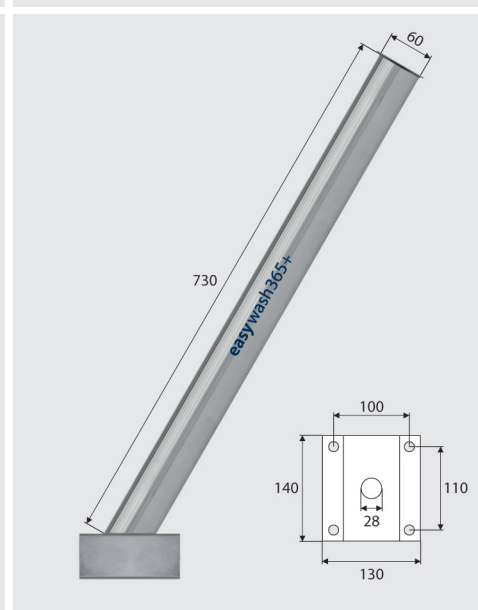

easywash365+ Lanzenköcher mit optionaler Wandkonsole

Edelstahl. Köcher mit Abflusstutzen Ø 20 mm. Rohrlänge 730 mm. Rohrdurchmesser 60 mm. Passende Wandkonsole (105 625)

easywash365+ Lanzenköcher zur Wandmontage

Edelstahl. Rohrlänge 590 mm. Rohrdurchmesser 60 mm

easywash365+ Lanzenköcher zur Bodenmontage

Edelstahl. Köcher mit Abflusstutzen Ø 28 mm. Rohrlänge 730 mm. Rohrdurchmesser 60 mm

R+M Nr.	Material
105 620	Edelstahl

R+M Nr.	Material
105 630	Edelstahl

R+M Nr.	Material
105 640	Edelstahl

easywash365+ lance holder - a convincing choice of quality!

- 1 The water reclamation is effected subterraneously. Integrated drain serves as lance-stop. Appropriate wall mounting bracket (105 625).
- 2 Versatile positioning at the wall - the diagonal mounting is recommended.
- 3 The water reclamation is effected above ground. The integrated drain serves as lance-stop.

easywash365+ lance holder with optional wall mounting bracket

Stainless steel. Lance holder with drain Ø 20 mm. Pipe length 730 mm. Pipe diameter 60 mm. Appropriate wall mounting bracket (105 625)

R+M Nr.	material
105 620	stainless steel