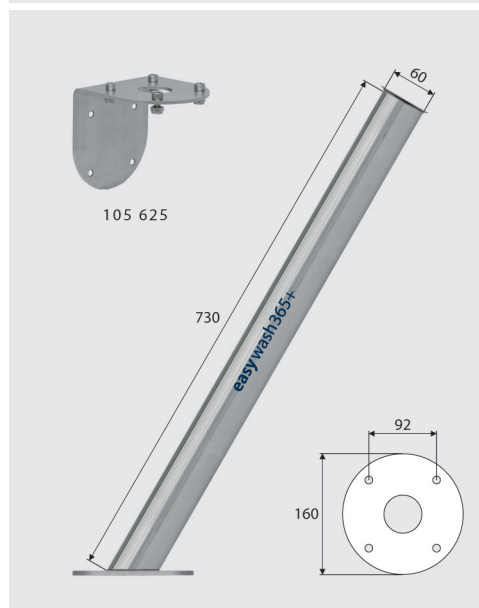

easywash365+ Lanzenköcher mit optionaler Wandkonsole

Edelstahl. Köcher mit Abflusstutzen Ø 20 mm. Rohrlänge 730 mm. Rohrdurchmesser 60 mm. Passende Wandkonsole (105 625)

easywash365+ Lanzenköcher zur Wandmontage

Edelstahl. Rohrlänge 590 mm. Rohrdurchmesser 60 mm

easywash365+ Lanzenköcher zur Bodenmontage

Edelstahl. Köcher mit Abflusstutzen Ø 28 mm. Rohrlänge 730 mm. Rohrdurchmesser 60 mm

R+M Nr.	Material
105 620	Edelstahl

R+M Nr.	Material
105 630	Edelstahl

R+M Nr.	Material
105 640	Edelstahl

easywash365+ lance holder - a convincing choice of quality!

- 1 The water reclamation is effected subterraneously. Integrated drain serves as lance-stop. Appropriate wall mounting bracket (105 625).
- 2 Versatile positioning at the wall - the diagonal mounting is recommended.
- 3 The water reclamation is effected above ground. The integrated drain serves as lance-stop.

easywash365+ lance holder with optional wall mounting bracket

Stainless steel. Lance holder with drain Ø 20 mm. Pipe length 730 mm. Pipe diameter 60 mm. Appropriate wall mounting bracket (105 625)

R+M Nr.	material
105 620	stainless steel