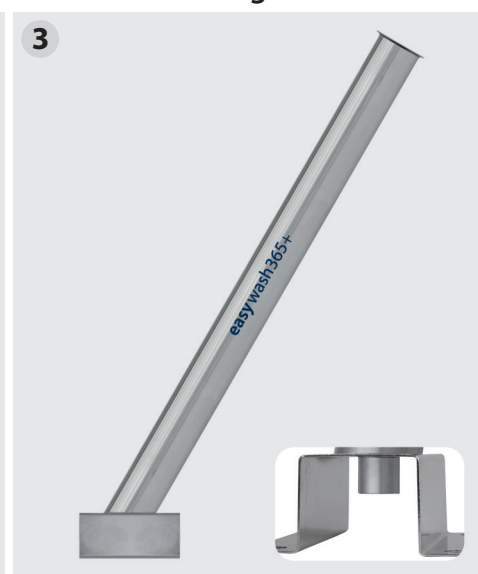

easywash365+ Lanzenköcher mit optionaler Wandkonsole

Edelstahl. Köcher mit Abflusstutzen Ø 20 mm. Rohrlänge 730 mm. Rohrdurchmesser 60 mm. Passende Wandkonsole (105 625)

easywash365+ Lanzenköcher zur Wandmontage

Edelstahl. Rohrlänge 590 mm. Rohrdurchmesser 60 mm

easywash365+ Lanzenköcher zur Bodenmontage

Edelstahl. Köcher mit Abflusstutzen Ø 28 mm. Rohrlänge 730 mm. Rohrdurchmesser 60 mm

R+M Nr.	Material
105 620	Edelstahl

R+M Nr.	Material
105 630	Edelstahl

R+M Nr.	Material
105 640	Edelstahl

easywash365+ lance holder - a convincing choice of quality!

- 1 The water reclamation is effected subterraneously. Integrated drain serves as lance-stop. Appropriate wall mounting bracket (105 625).
- 2 Versatile positioning at the wall - the diagonal mounting is recommended.
- 3 The water reclamation is effected above ground. The integrated drain serves as lance-stop.

easywash365+ lance holder with optional wall mounting bracket

Stainless steel. Lance holder with drain Ø 20 mm. Pipe length 730 mm. Pipe diameter 60 mm. Appropriate wall mounting bracket (105 625)

R+M Nr.	material
105 620	stainless steel