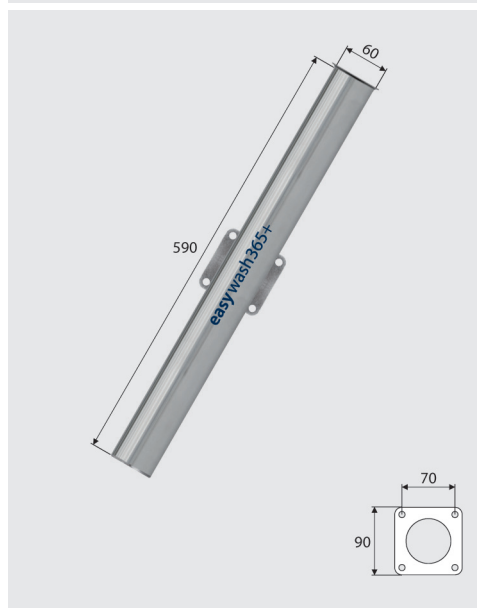

Edelstahl. Rohrlänge 590 mm. Rohrdurchmesser 60 mm

easywash365+ Lanzenköcher zur Bodenmontage

Edelstahl. Köcher mit Abflusstutzen Ø 28 mm. Rohrlänge 730 mm. Rohrdurchmesser 60 mm

R+M Nr.	Material
105 620	Edelstahl

R+M Nr.	Material
105 630	Edelstahl

R+M Nr.	Material
105 640	Edelstahl

easywash365+ lance holder - a convincing choice of quality!

- 1 The water reclamation is effected subterraneously. Integrated drain serves as lance-stop. Appropriate wall mounting bracket (105 625).
- 2 Versatile positioning at the wall - the diagonal mounting is recommended.
- 3 The water reclamation is effected above ground. The integrated drain serves as lance-stop.

easywash365+ lance holder with optional wall mounting bracket

Stainless steel. Lance holder with drain Ø 20 mm. Pipe length 730 mm. Pipe diameter 60 mm. Appropriate wall mounting bracket (105 625)

R+M Nr.	material
105 620	stainless steel

easywash365+ lance holder for wall mounting

Stainless steel. Pipe length 590 mm. Pipe diameter 60 mm

R+M Nr.	material
105 630	stainless steel

easywash365+ lance holder for floor mounting

Stainless steel. Lance holder with drain Ø 28 mm. Pipe length 730 mm. Pipe diameter 60 mm